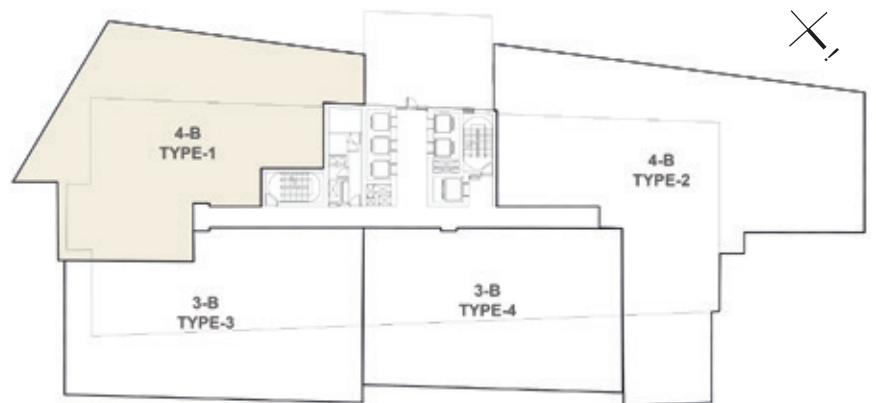

4 BEDROOM FLOORPLANS

4 BEDROOMS TYPE - 01 LEVEL 5

Suite Area
2683.12 sq.ft. / 249.27 sq.m.

Terrace Area
3189.13 sq.ft. / 296.28 sq.m.

Total Area
5872.25 sq.ft. / 545.55 sq.m.

4 BEDROOM FLOORPLANS

4 BEDROOMS TYPE - 01A LEVEL 35 - 36

Suite Area
2670.20 sq.ft. / 248.07 sq.m.

Terrace Area
181.26 sq.ft. / 16.84 sq.m.

Total Area
2851.46 sq.ft. / 264.91 sq.m.

4 BEDROOM FLOORPLANS

4 BEDROOMS TYPE - 02 LEVEL 5

Suite Area
2852.54 sq.ft. / 265.01 sq.m.

Terrace Area
9530.36 sq.ft. / 885.40 sq.m.

Total Area
12382.90 sq.ft. / 1150.41 sq.m.

4 BEDROOM FLOORPLANS

4 BEDROOMS TYPE - 03 LEVEL 32

Suite Area
3220.88 sq.ft. / 299.23 sq.m.

Terrace Area
2522.95 sq.ft. / 234.39 sq.m.

Total Area
5743.83 sq.ft. / 533.62 sq.m.

4 BEDROOM FLOORPLANS

4 BEDROOMS TYPE - 04
LEVEL 35 - 36

Suite Area
3057.70 sq.ft. / 284.07 sq.m.

Terrace Area
181.05 sq.ft. / 16.82 sq.m.

Total Area
3238.75 sq.ft. / 300.89 sq.m.