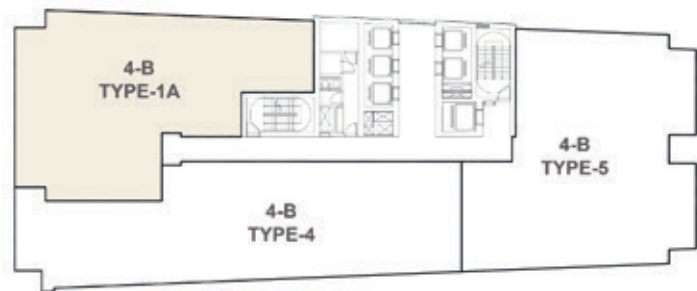

4 BEDROOM FLOORPLANS

4 BEDROOMS TYPE - 01 LEVEL 5

Suite Area
2683.12 sq.ft. / 249.27 sq.m.

Terrace Area
3189.13 sq.ft. / 296.28 sq.m.

Total Area
5872.25 sq.ft. / 545.55 sq.m.

4 BEDROOM FLOORPLANS

4 BEDROOMS TYPE - 01A LEVEL 35 - 36

Suite Area
2670.20 sq.ft. / 248.07 sq.m.

Terrace Area
181.26 sq.ft. / 16.84 sq.m.

Total Area
2851.46 sq.ft. / 264.91 sq.m.

4 BEDROOM FLOORPLANS

4 BEDROOMS TYPE - 02 LEVEL 5

Suite Area
2852.54 sq.ft. / 265.01 sq.m.

Terrace Area
9530.36 sq.ft. / 885.40 sq.m.

Total Area
12382.90 sq.ft. / 1150.41 sq.m.

4 BEDROOM FLOORPLANS

4 BEDROOMS TYPE - 03 LEVEL 32

Suite Area
3220.88 sq.ft. / 299.23 sq.m.

Terrace Area
2522.95 sq.ft. / 234.39 sq.m.

Total Area
5743.83 sq.ft. / 533.62 sq.m.

4 BEDROOM FLOORPLANS

4 BEDROOMS TYPE - 04
LEVEL 35 - 36

Suite Area
3057.70 sq.ft. / 284.07 sq.m.

Terrace Area
181.05 sq.ft. / 16.82 sq.m.

Total Area
3238.75 sq.ft. / 300.89 sq.m.