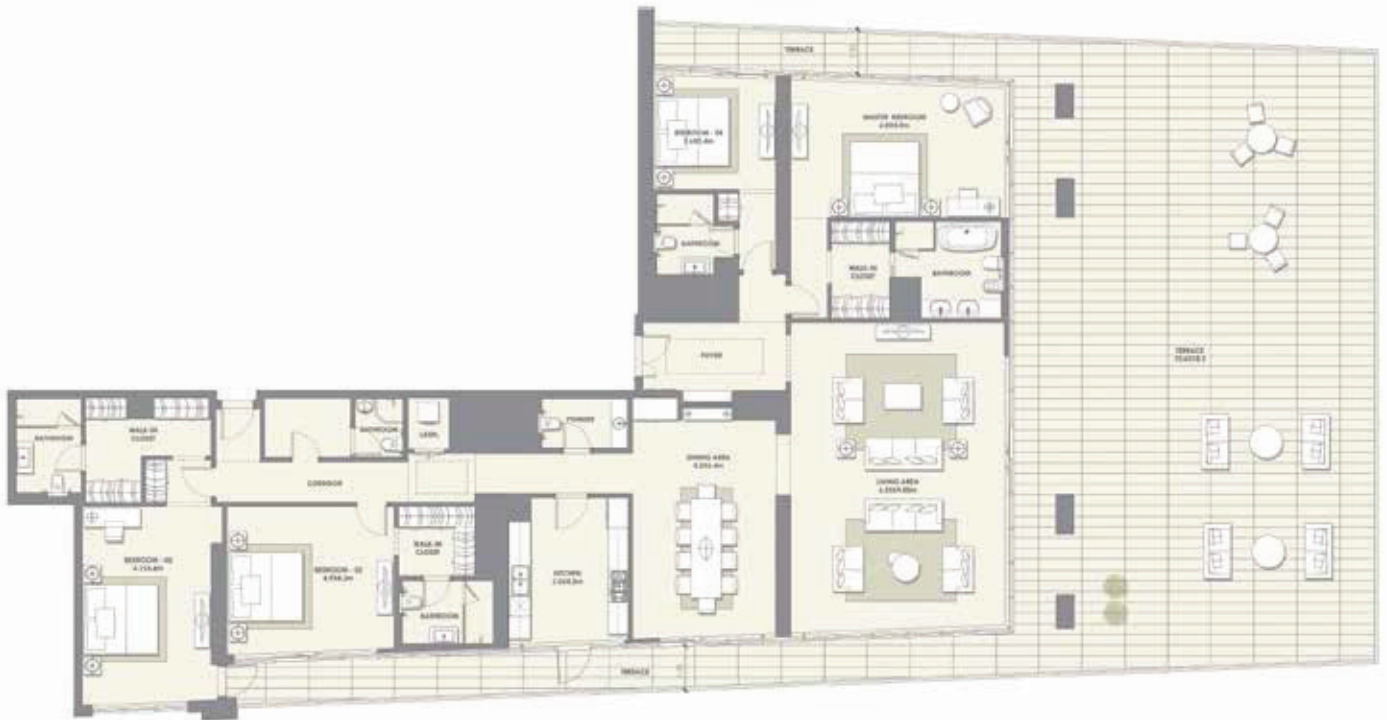

4 BEDROOM FLOORPLANS

4 BEDROOMS TYPE - 01 LEVEL 5

Suite Area
2683.12 sq.ft. / 249.27 sq.m.

Terrace Area
3189.13 sq.ft. / 296.28 sq.m.

Total Area
5872.25 sq.ft. / 545.55 sq.m.

4 BEDROOM FLOORPLANS

4 BEDROOMS TYPE - 01A LEVEL 35 - 36

Suite Area
2670.20 sq.ft. / 248.07 sq.m.

Terrace Area
181.26 sq.ft. / 16.84 sq.m.

Total Area
2851.46 sq.ft. / 264.91 sq.m.

4 BEDROOM FLOORPLANS

4 BEDROOMS TYPE - 02 LEVEL 5

Suite Area
2852.54 sq.ft. / 265.01 sq.m.

Terrace Area
9530.36 sq.ft. / 885.40 sq.m.

Total Area
12382.90 sq.ft. / 1150.41 sq.m.

4 BEDROOM FLOORPLANS

4 BEDROOMS TYPE - 03 LEVEL 32

Suite Area
3220.88 sq.ft. / 299.23 sq.m.

Terrace Area
2522.95 sq.ft. / 234.39 sq.m.

Total Area
5743.83 sq.ft. / 533.62 sq.m.

4 BEDROOM FLOORPLANS

4 BEDROOMS TYPE - 04
LEVEL 35 - 36

Suite Area
3057.70 sq.ft. / 284.07 sq.m.

Terrace Area
181.05 sq.ft. / 16.82 sq.m.

Total Area
3238.75 sq.ft. / 300.89 sq.m.