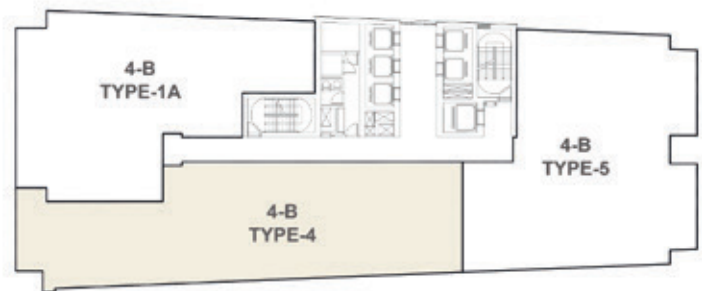

Suite Area
2670.20 sq.ft. / 248.07 sq.m.

Terrace Area
181.26 sq.ft. / 16.84 sq.m.

Total Area
2851.46 sq.ft. / 264.91 sq.m.

4 BEDROOM FLOORPLANS

4 BEDROOMS TYPE - 02 LEVEL 5

Suite Area
2852.54 sq.ft. / 265.01 sq.m.

Terrace Area
9530.36 sq.ft. / 885.40 sq.m.

Total Area
12382.90 sq.ft. / 1150.41 sq.m.

4 BEDROOM FLOORPLANS

4 BEDROOMS TYPE - 03 LEVEL 32

Suite Area
3220.88 sq.ft. / 299.23 sq.m.

Terrace Area
2522.95 sq.ft. / 234.39 sq.m.

Total Area
5743.83 sq.ft. / 533.62 sq.m.

4 BEDROOM FLOORPLANS

4 BEDROOMS TYPE - 04
LEVEL 35 - 36

Suite Area
3057.70 sq.ft. / 284.07 sq.m.

Terrace Area
181.05 sq.ft. / 16.82 sq.m.

Total Area
3238.75 sq.ft. / 300.89 sq.m.

4 BEDROOM FLOORPLANS

4 BEDROOMS TYPE - 05
LEVEL 35 - 36

Suite Area
2881.93 sq.ft. / 267.74 sq.m.

Terrace Area
318.72 sq.ft. / 29.61 sq.m.

Total Area
3200.65 sq.ft. / 297.35 sq.m.